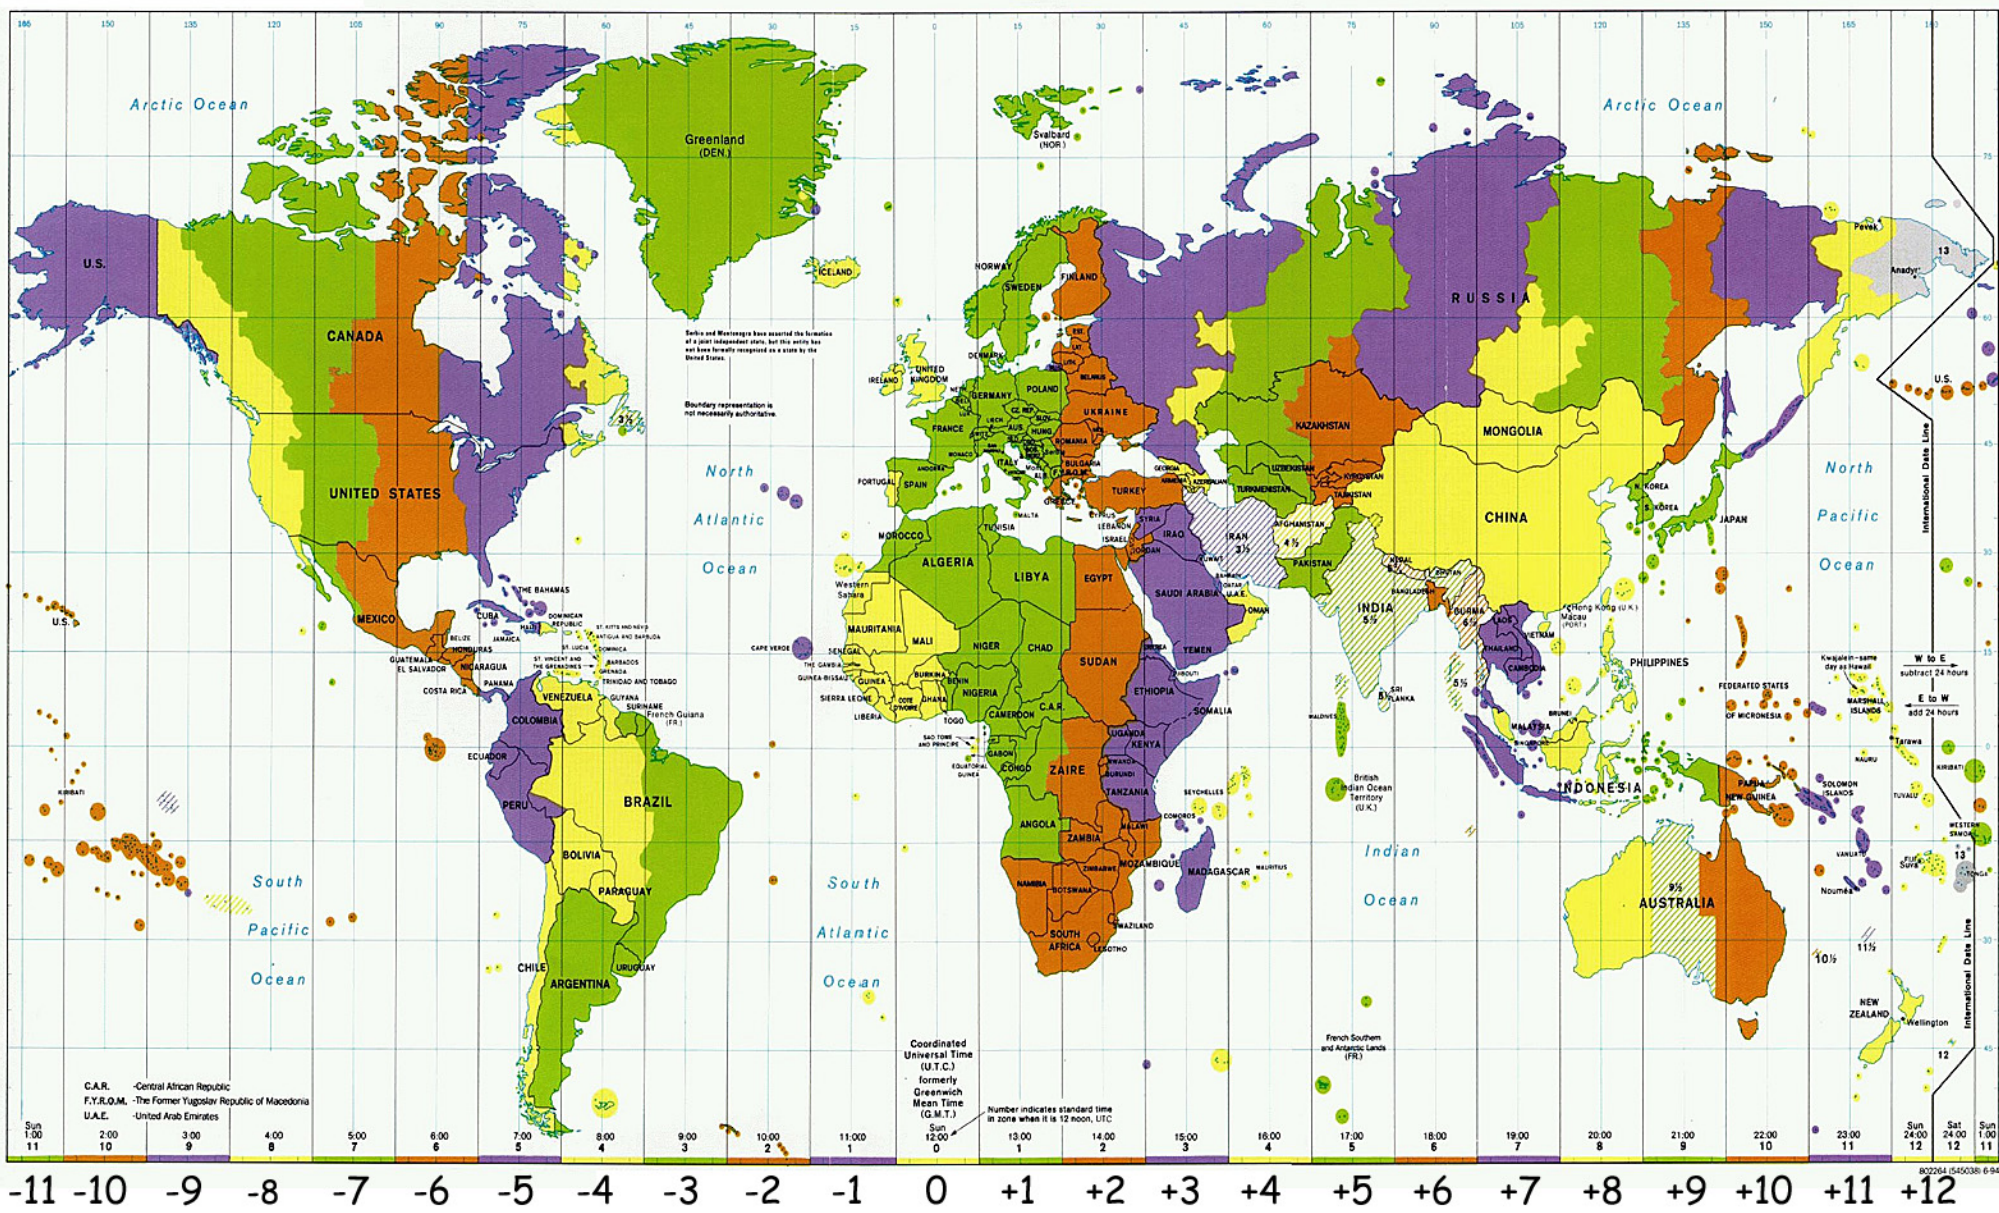

Varieties of Sundial

Standard Time Zones of the World

Using a Sunclock

Put a compass on the ground to find North

Line the sunclock up with North

Shadow shows time