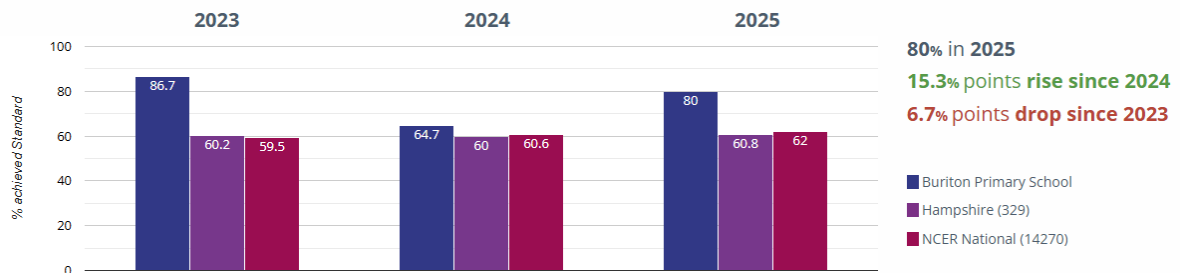

? GPS - high attainers

33.3% in 2025
3.9% points rise since 2024
20% points drop since 2023

■ Buriton Primary School
 ■ Hampshire (329)
 ■ NCER National (14270)

Reading, writing & maths combined

RWM - achieved standard