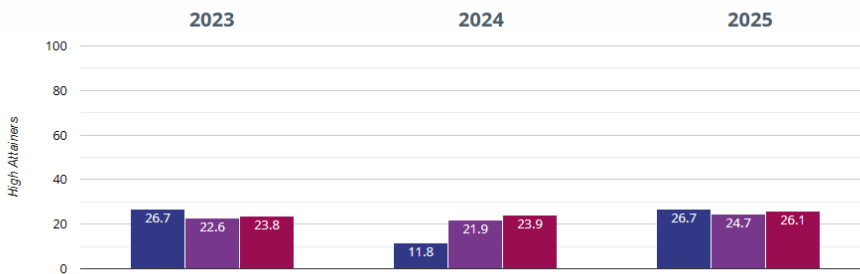

Reading - high attainers

33.3% in 2025
9.8% points rise since 2024
20% points drop since 2023

■ Buriton Primary School
 ■ Hampshire (329)
 ■ NCER National (14270)

Writing - achieved standard

80% in 2025
9.4% points rise since 2024
13.3% points drop since 2023

■ Buriton Primary School
 ■ Hampshire (329)
 ■ NCER National (14270)

Writing - high attainers

33.3% in 2025
9.8% points rise since 2024
0% change from 2023

■ Buriton Primary School
 ■ Hampshire (329)
 ■ NCER National (14270)

+ Maths - achieved standard

93.3% in 2025
10.9% points rise since 2024
6.6% points rise since 2023

■ Buriton Primary School
 ■ Hampshire (329)
 ■ NCER National (14270)

+ Maths - high attainers

26.7% in 2025
14.9% points rise since 2024
0% change from 2023