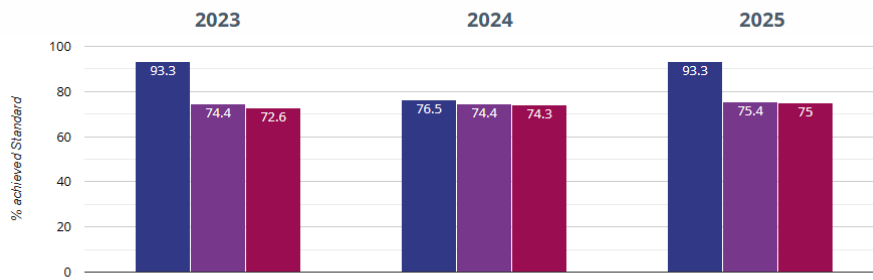

Year 6 SATs results 2025 for Buriton Primary School

Reading - achieved standard

93.3% in 2025
16.8% points rise since 2024
0% change from 2023

■ Buriton Primary School
 ■ Hampshire (329)
 ■ NCER National (14270)

Reading - high attainers

33.3% in 2025
9.8% points rise since 2024
20% points drop since 2023

■ Buriton Primary School
 ■ Hampshire (329)
 ■ NCER National (14270)

Writing - achieved standard

80% in 2025
9.4% points rise since 2024
13.3% points drop since 2023