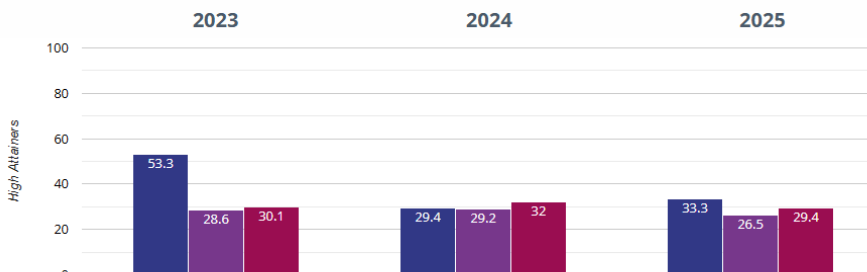

+ Maths - achieved standard

93.3% in 2025
10.9% points rise since 2024
6.6% points rise since 2023

■ Buriton Primary School
 ■ Hampshire (329)
 ■ NCER National (14270)

+ Maths - high attainers

26.7% in 2025
14.9% points rise since 2024
0% change from 2023

■ Buriton Primary School
 ■ Hampshire (329)
 ■ NCER National (14270)

? GPS - achieved standard

73.3% in 2025
2.7% points rise since 2024
20% points drop since 2023

■ Buriton Primary School
 ■ Hampshire (329)
 ■ NCER National (14270)

? GPS - high attainers

33.3% in 2025
3.9% points rise since 2024
20% points drop since 2023

■ Buriton Primary School
 ■ Hampshire (329)
 ■ NCER National (14270)

Reading, writing & maths combined

RWM - achieved standard