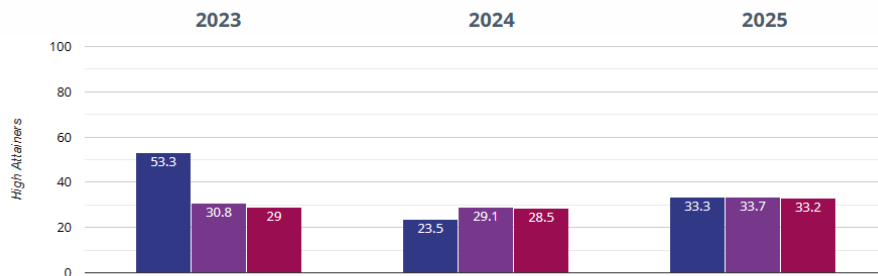

Year 6 SATs results 2025 for Buriton Primary School

Reading - achieved standard

93.3% in 2025
16.8% points rise since 2024
0% change from 2023

■ Buriton Primary School
 ■ Hampshire (329)
 ■ NCER National (14270)

Reading - high attainers

33.3% in 2025
9.8% points rise since 2024
20% points drop since 2023

■ Buriton Primary School
 ■ Hampshire (329)
 ■ NCER National (14270)

Writing - achieved standard

80% in 2025
9.4% points rise since 2024
13.3% points drop since 2023