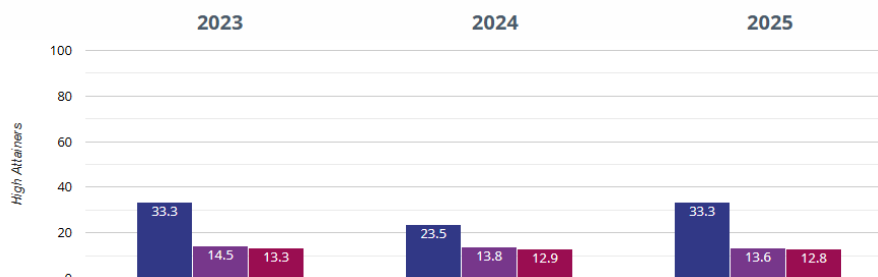

Reading - high attainers

33.3% in 2025
9.8% points rise since 2024
20% points drop since 2023

■ Buriton Primary School
 ■ Hampshire (329)
 ■ NCER National (14270)

Writing - achieved standard

80% in 2025
9.4% points rise since 2024
13.3% points drop since 2023

■ Buriton Primary School
 ■ Hampshire (329)
 ■ NCER National (14270)

Writing - high attainers

33.3% in 2025
9.8% points rise since 2024
0% change from 2023

■ Buriton Primary School
 ■ Hampshire (329)
 ■ NCER National (14270)