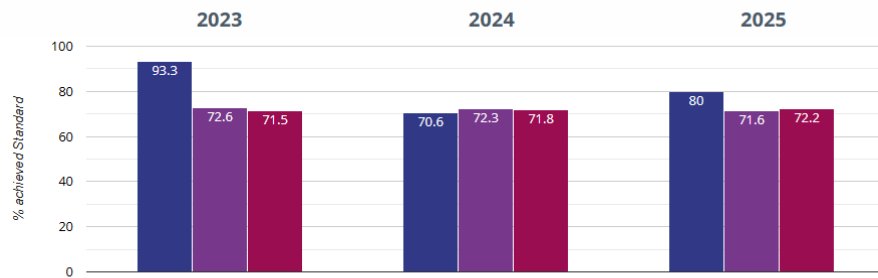

Year 6 SATs results 2025 for Buriton Primary School

Reading - achieved standard

93.3% in 2025
16.8% points rise since 2024
0% change from 2023

■ Buriton Primary School
 ■ Hampshire (329)
 ■ NCER National (14270)

Reading - high attainers

33.3% in 2025
9.8% points rise since 2024
20% points drop since 2023

■ Buriton Primary School
 ■ Hampshire (329)
 ■ NCER National (14270)

Writing - achieved standard

80% in 2025
9.4% points rise since 2024
13.3% points drop since 2023