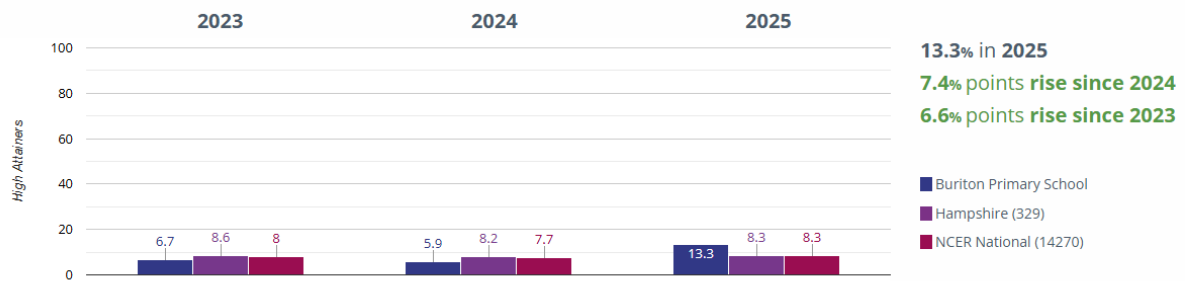

RWM - high attainers

Every member of staff has worked incredibly hard to enable all the children to make very good progress from their starting points and provide the children at this school with a fantastic education. **All staff are to be congratulated for their contribution to making Buriton School such a success.**