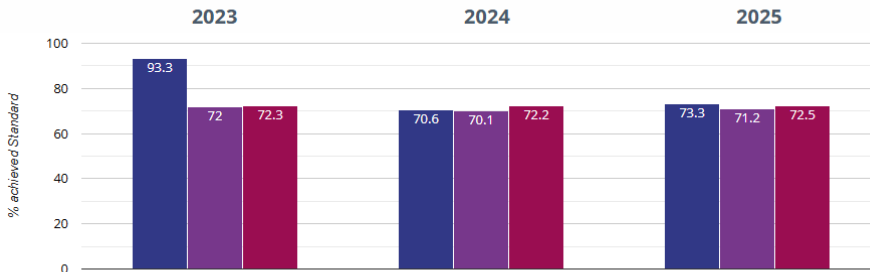

■ Buriton Primary School
 ■ Hampshire (329)
 ■ NCER National (14270)

Writing - high attainers

33.3% in 2025
9.8% points rise since 2024
0% change from 2023

■ Buriton Primary School
 ■ Hampshire (329)
 ■ NCER National (14270)

+ Maths - achieved standard

93.3% in 2025
10.9% points rise since 2024
6.6% points rise since 2023

■ Buriton Primary School
 ■ Hampshire (329)
 ■ NCER National (14270)

+ Maths - high attainers

26.7% in 2025
14.9% points rise since 2024
0% change from 2023

■ Buriton Primary School
 ■ Hampshire (329)
 ■ NCER National (14270)

? GPS - achieved standard

73.3% in 2025
2.7% points rise since 2024
20% points drop since 2023

■ Buriton Primary School
 ■ Hampshire (329)
 ■ NCER National (14270)