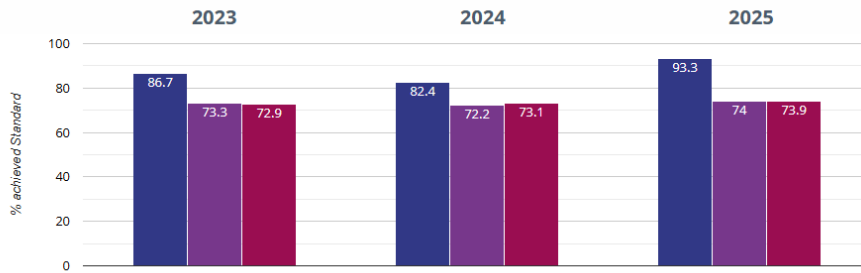

Reading - high attainers

33.3% in 2025
9.8% points rise since 2024
20% points drop since 2023

■ Buriton Primary School
 ■ Hampshire (329)
 ■ NCER National (14270)

Writing - achieved standard

80% in 2025
9.4% points rise since 2024
13.3% points drop since 2023

■ Buriton Primary School
 ■ Hampshire (329)
 ■ NCER National (14270)

Writing - high attainers

33.3% in 2025
9.8% points rise since 2024
0% change from 2023

■ Buriton Primary School
 ■ Hampshire (329)
 ■ NCER National (14270)

+ Maths - achieved standard

93.3% in 2025
10.9% points rise since 2024
6.6% points rise since 2023

■ Buriton Primary School
 ■ Hampshire (329)
 ■ NCER National (14270)

+ Maths - high attainers

26.7% in 2025
14.9% points rise since 2024
0% change from 2023